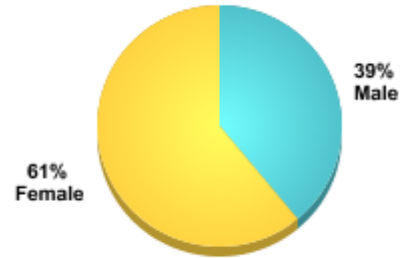

MID-AMERICA CHRISTIAN UNIVERSITY

FALL 2015

TOTAL ENROLLMENT

2,540

Undergraduate enrollment	2,069
Undergraduate transfer-in enrollment	344
Graduate enrollment	471

UNDERGRADUATE ATTENDANCE STATUS

UNDERGRADUATE STUDENT GENDER