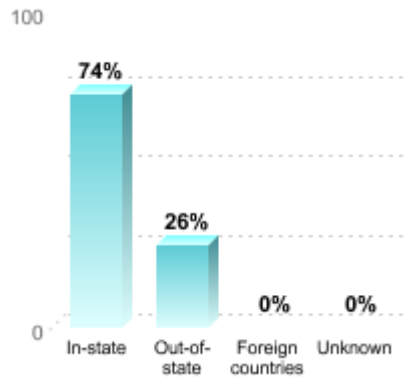

UNDERGRADUATE STUDENT RESIDENCE

- Residence data are reported for first-time degree/certificate-seeking undergraduates, Fall 2014.