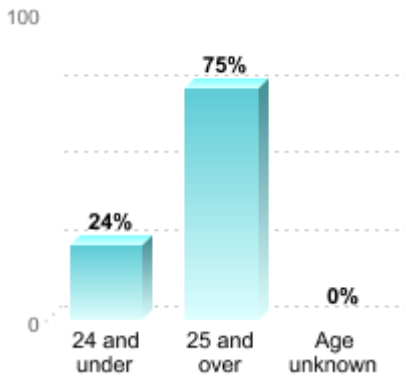

UNDERGRADUATE RACE/ETHNICITY

UNDERGRADUATE STUDENT AGE