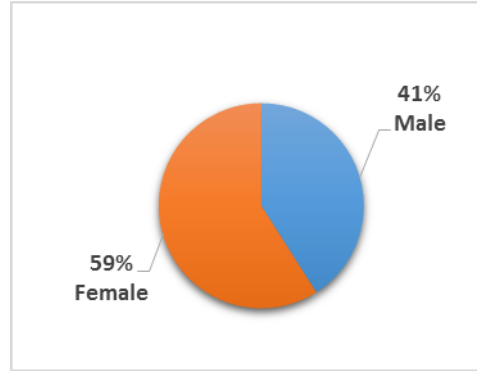

MID-AMERICA CHRISTIAN UNIVERSITY

FALL 2016

TOTAL ENROLLMENT

2,405

Undergraduate enrollment	1,898
Undergraduate transfer-in enrollment	272
Graduate enrollment	507

UNDERGRADUATE ATTENDANCE STATUS

UNDERGRADUATE STUDENT GENDER