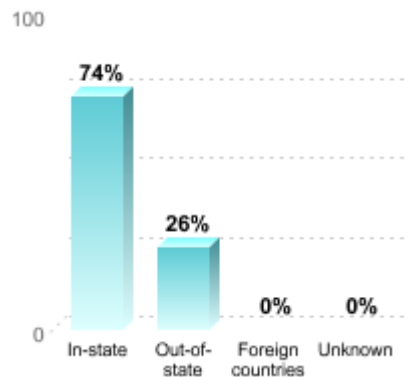

UNDERGRADUATE STUDENT RESIDENCE

Residence data are reported for first-time degree/certificate-seeking undergraduates, Fall 2014