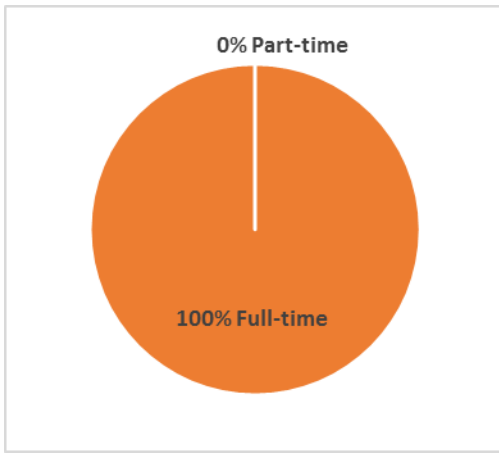

UNDERGRADUATE RACE/ETHNICITY

UNDERGRADUATE STUDENT AGE

UNDERGRADUATE STUDENT RESIDENCE

Residence data are reported for first-time degree/certificate-seeking undergraduates, Fall 2014

GRADUATE ATTENDANCE STATUS