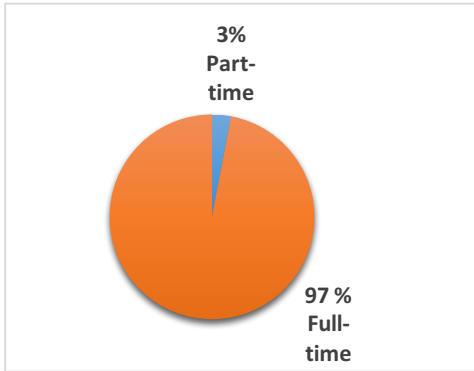

MID-AMERICA CHRISTIAN UNIVERSITY

FALL 2016

TOTAL ENROLLMENT

2,405

Undergraduate enrollment	1,898
Undergraduate transfer-in enrollment	272
Graduate enrollment	507

UNDERGRADUATE ATTENDANCE STATUS

UNDERGRADUATE STUDENT GENDER