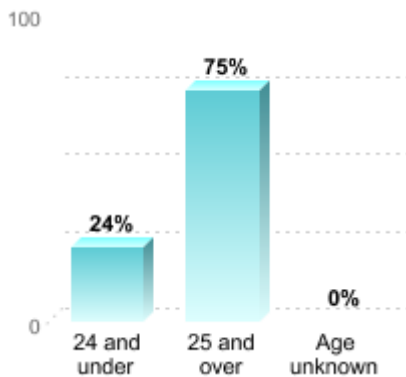

UNDERGRADUATE STUDENT AGE