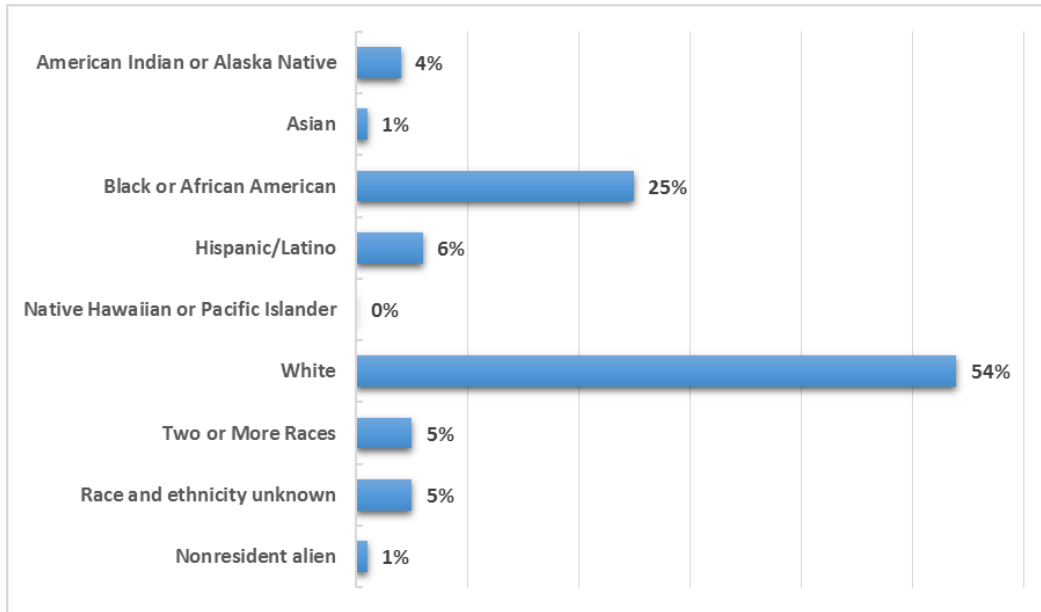

UNDERGRADUATE RACE/ETHNICITY