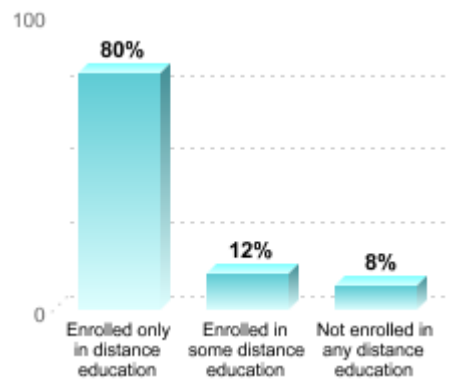

GRADUATE DISTANCE EDUCATION STATUS

This information is collected in the IPEDS annual Fall Enrollment Survey and available at <https://nces.ed.gov/collegenavigator/?q=mid-america&s=all&id=245953#enrolmt>