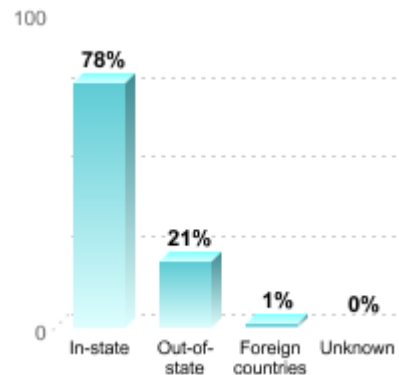

UNDERGRADUATE STUDENT RESIDENCE

Residence data are reported for first-time degree/certificate-seeking undergraduates, Fall 2020.