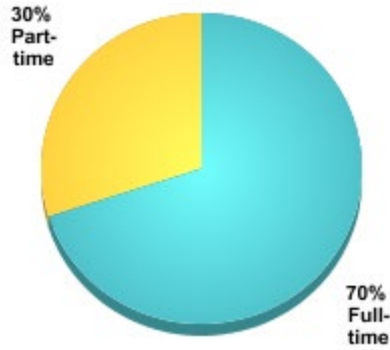

FALL 2021

TOTAL ENROLLMENT

2,237

Undergraduate enrollment	1,662
Undergraduate transfer-in enrollment	245
Graduate enrollment	575

UNDERGRADUATE ATTENDANCE STATUS

UNDERGRADUATE STUDENT GENDER

UNDERGRADUATE RACE/ETHNICITY