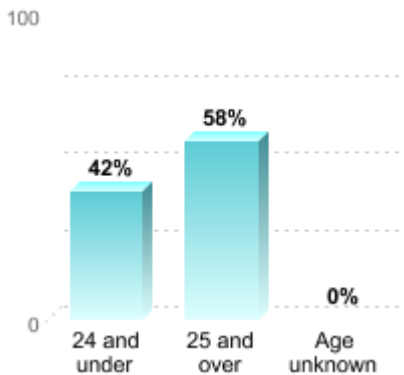

FALL 2021

TOTAL ENROLLMENT

2,237

Undergraduate enrollment	1,662
Undergraduate transfer-in enrollment	245
Graduate enrollment	575

UNDERGRADUATE ATTENDANCE STATUS

UNDERGRADUATE STUDENT GENDER

UNDERGRADUATE RACE/ETHNICITY

UNDERGRADUATE STUDENT AGE

UNDERGRADUATE STUDENT RESIDENCE

Residence data are reported for first-time degree/certificate-seeking undergraduates, Fall 2020.