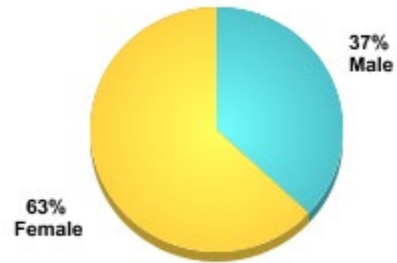

FALL 2021

TOTAL ENROLLMENT

2,237

Undergraduate enrollment	1,662
Undergraduate transfer-in enrollment	245
Graduate enrollment	575

UNDERGRADUATE ATTENDANCE STATUS

UNDERGRADUATE STUDENT GENDER

UNDERGRADUATE RACE/ETHNICITY