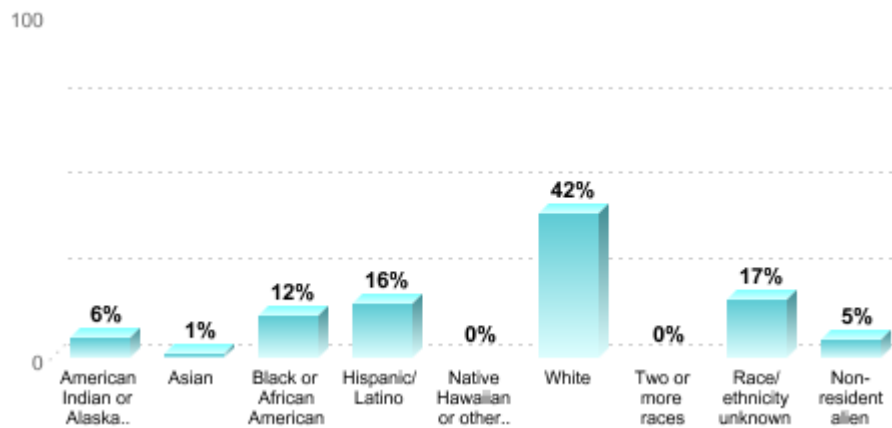

FALL 2021

TOTAL ENROLLMENT

2,237

Undergraduate enrollment	1,662
Undergraduate transfer-in enrollment	245
Graduate enrollment	575

UNDERGRADUATE ATTENDANCE STATUS

UNDERGRADUATE STUDENT GENDER

UNDERGRADUATE RACE/ETHNICITY