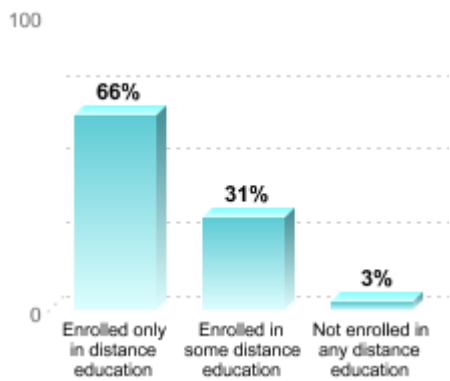

UNDERGRADUATE STUDENT AGE

UNDERGRADUATE STUDENT RESIDENCE

Residence data are reported for first-time degree/certificate-seeking undergraduates, Fall 2020.

GRADUATE ATTENDANCE STATUS

UNDERGRADUATE DISTANCE EDUCATION STATUS