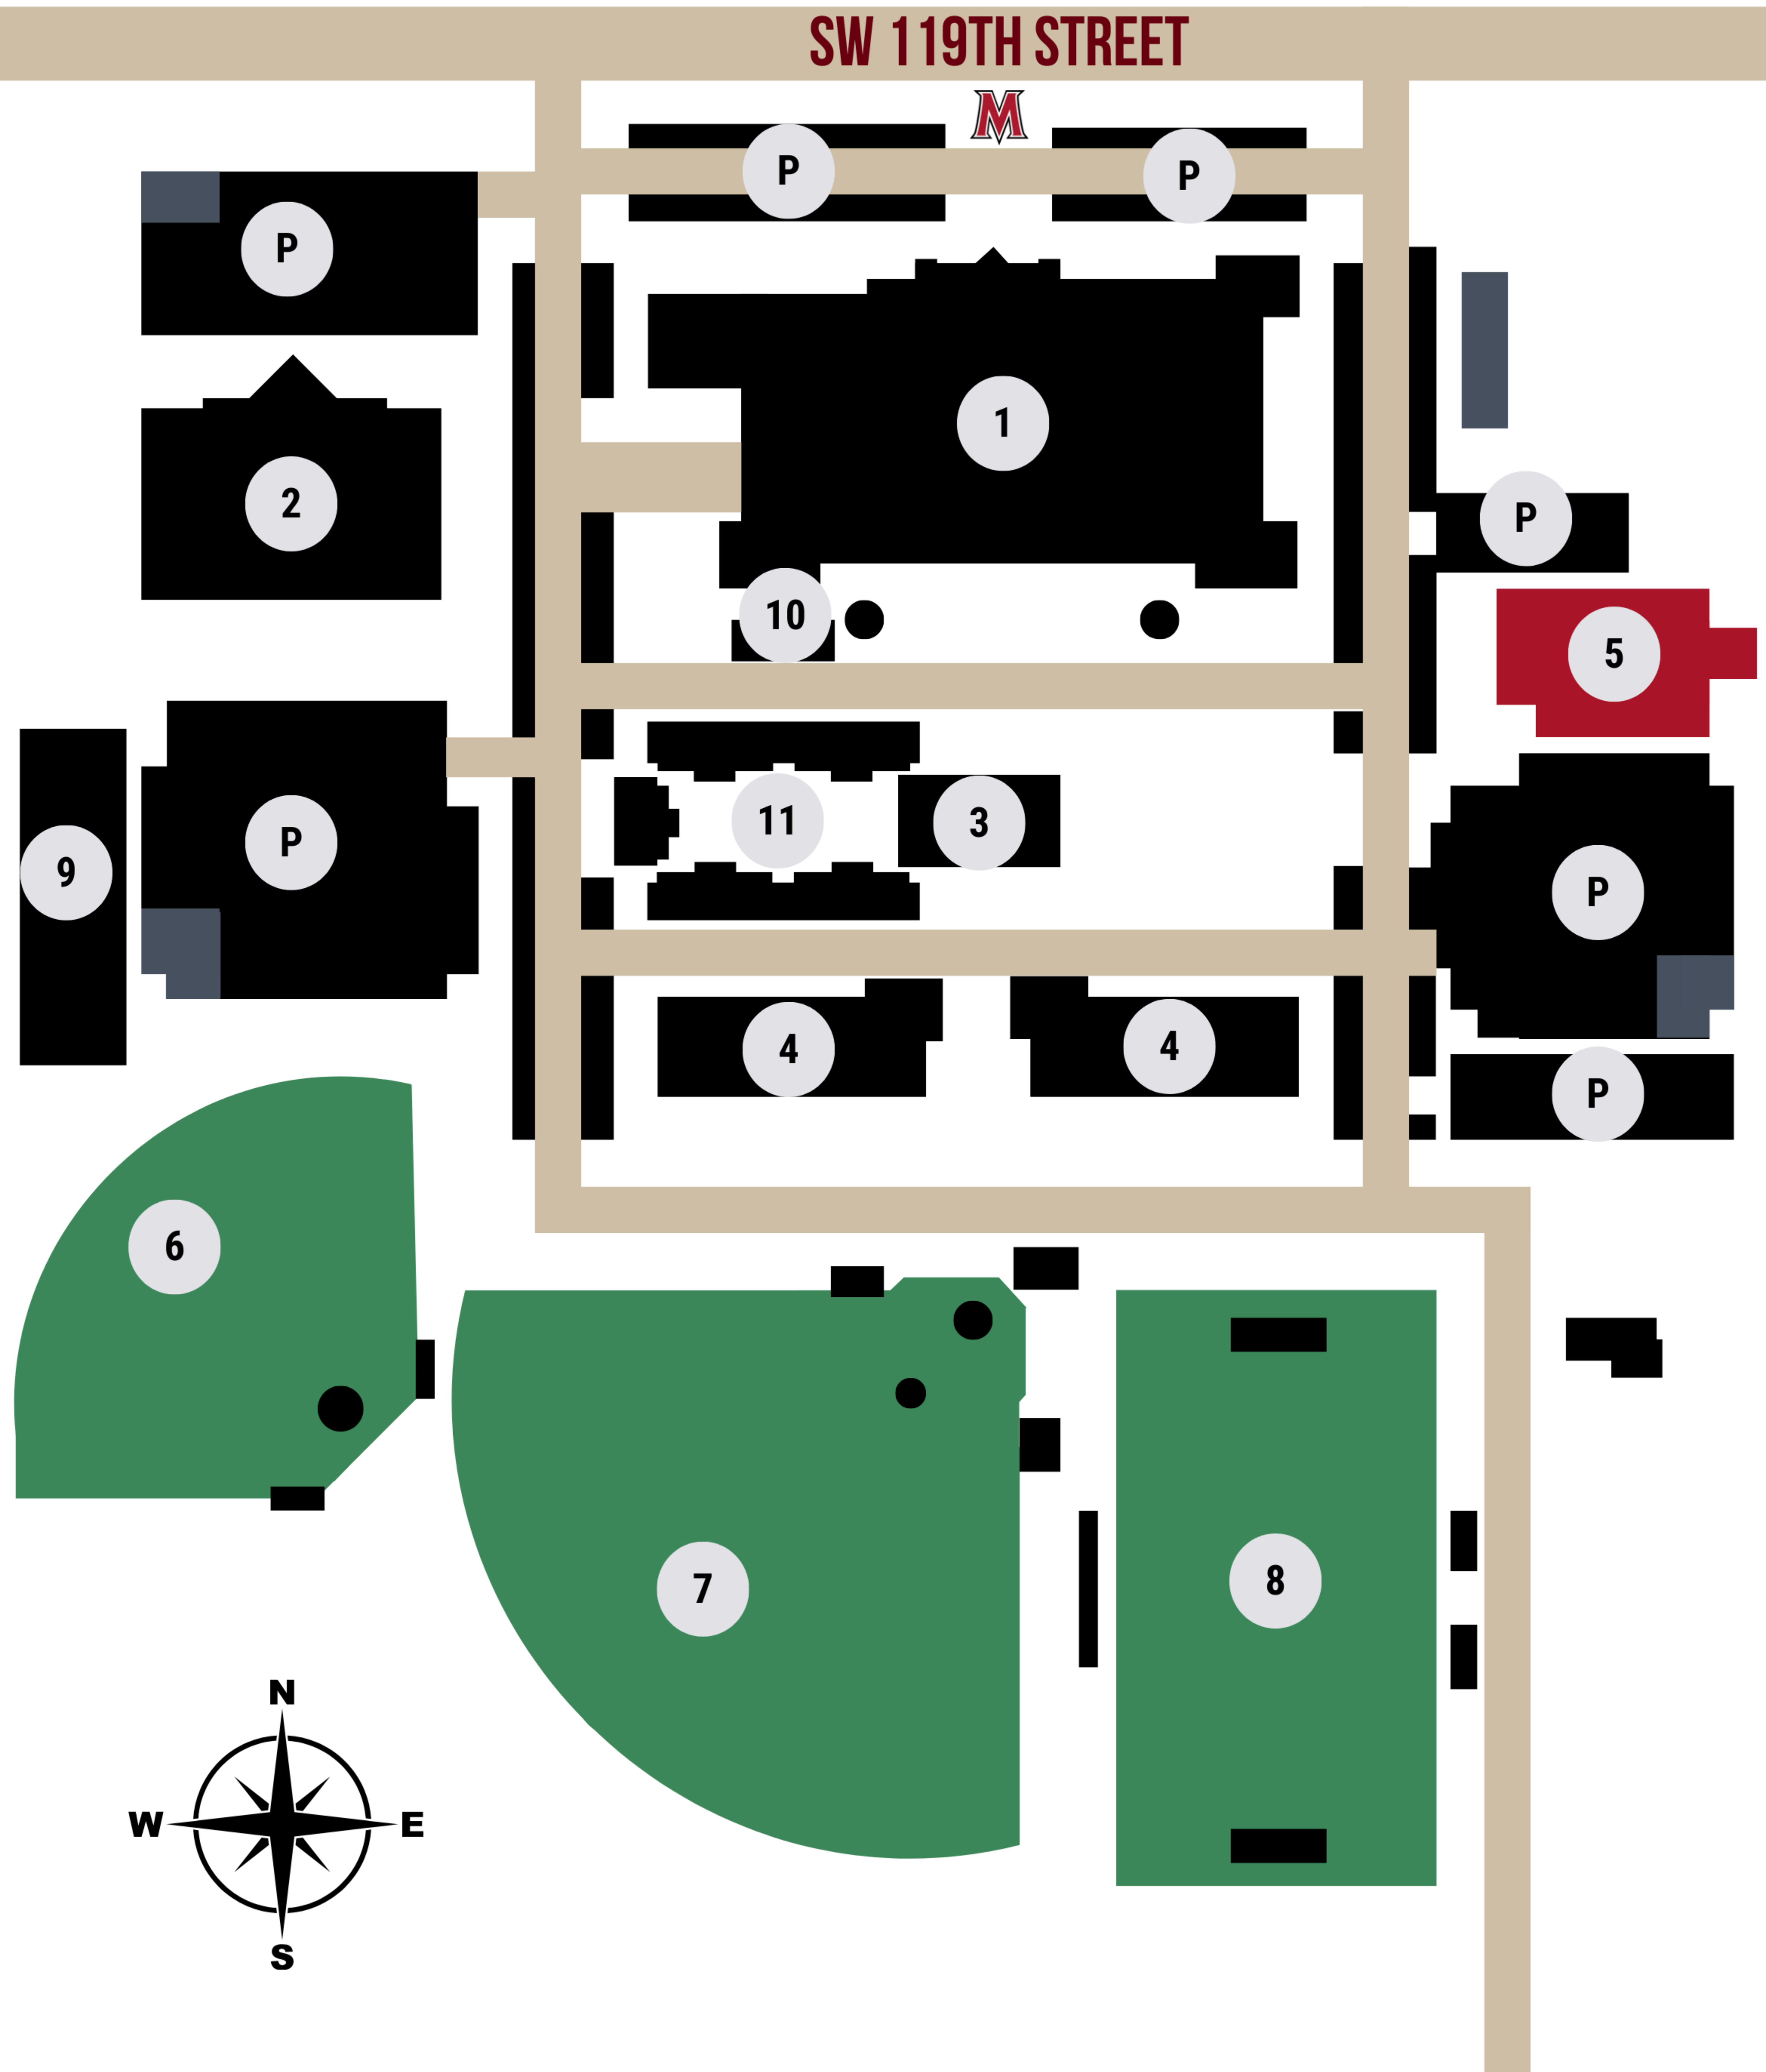

DREAM **BIGGER.**
DO **GREATER.**

- 1 Fozard Hall
- 2 Gaulke Activity Center
- 3 Fowler Center
- 4 Student Resident Halls
- 5 Kennedy Hall
- 6 Allen Softball Field
- 7 Baseball Field
- 8 Dill Soccer Field
- 9 O'Brien Training Center
- 10 Cleveland County Sheriff's Office
- 11 Harrington Courtyard
- P Parking
- Severe Weather Safe Place
- Fire Evacuation Area

3500 SW 119th Street, Oklahoma City, OK 73170